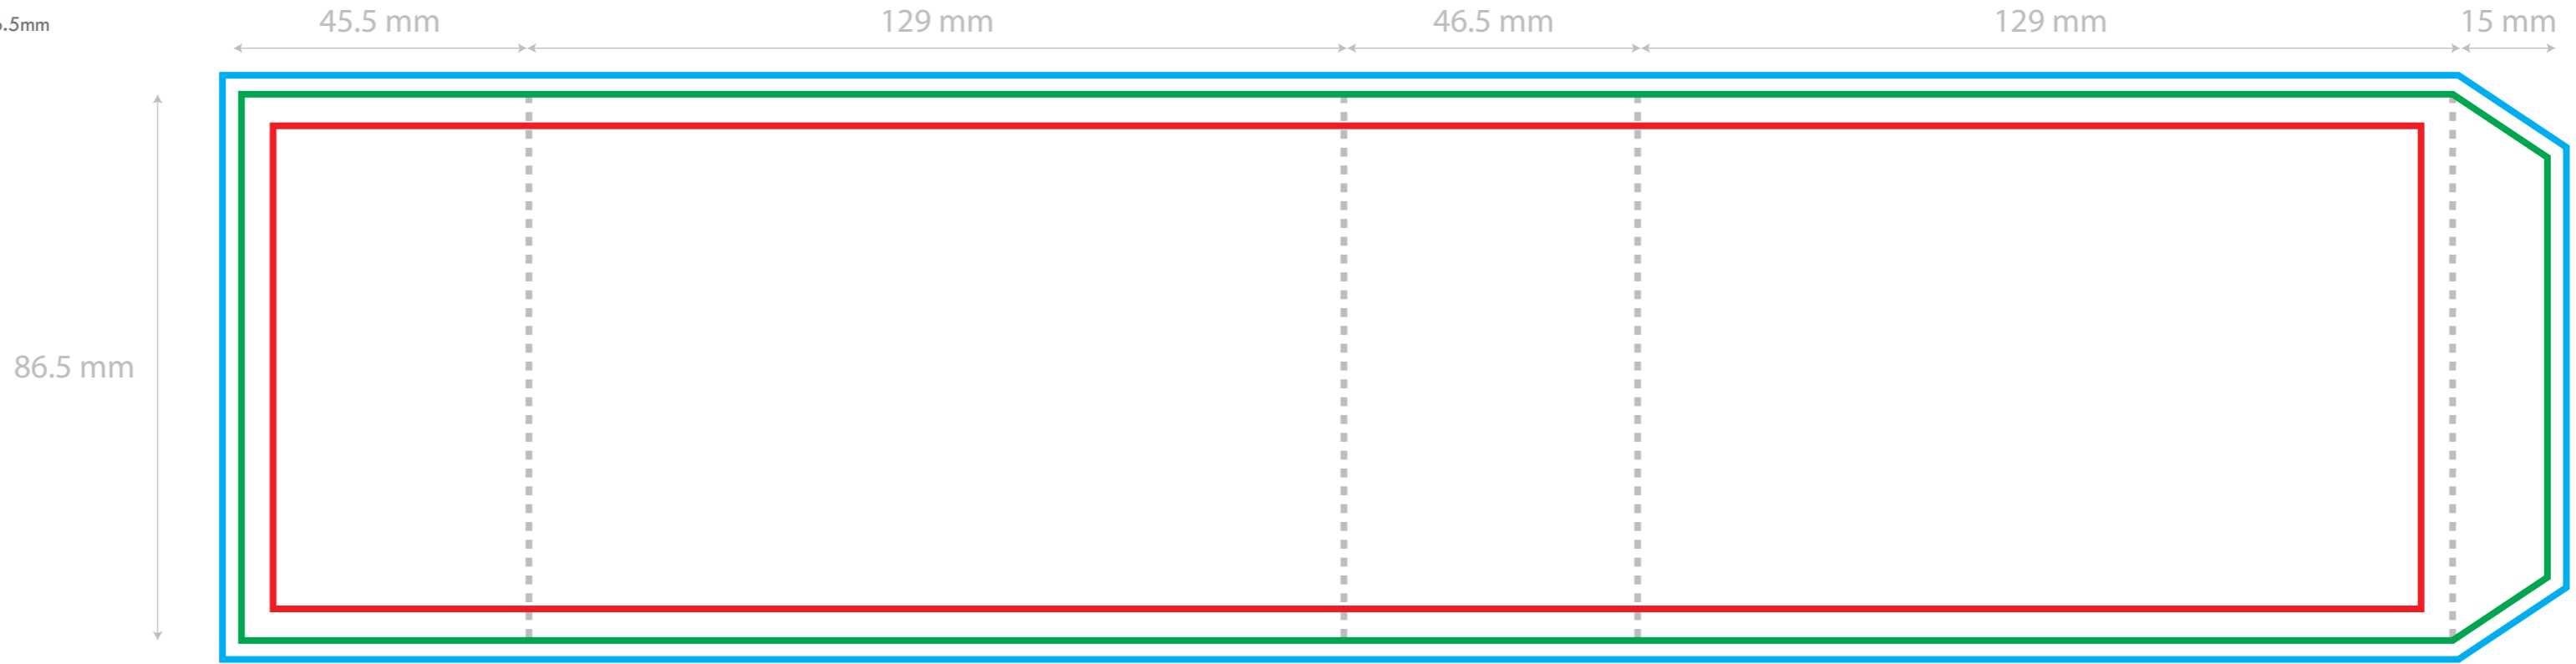

- Max. size for text and logo's
- Size of the sleeve
- Size of the sleeve including bleed
- Folding lines

Model: Sleeve JBL Go 3

Digital Model: V: 1.2

Size: Total 367.6mm X 86.5mm

Front

Back