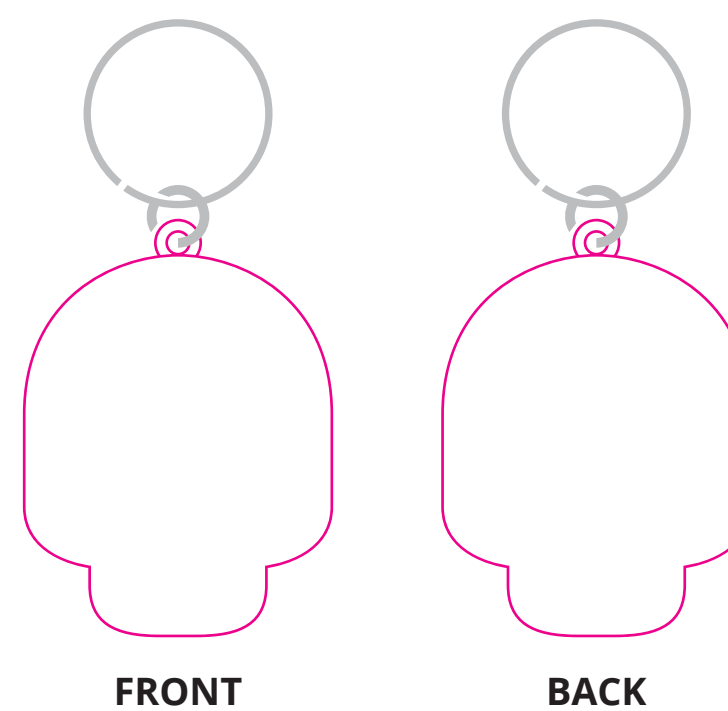

MK2015

PVC VINYL KEY CHAIN

PVC vinyl key chain in custom shape design with round split ring. Each design comes with the same full colour design on both sides.

Rings: M1 default (M2 and M3 optional)

Max Size: 50 x 50 mm

SCALE 1:1

— CUSTOM SHAPE